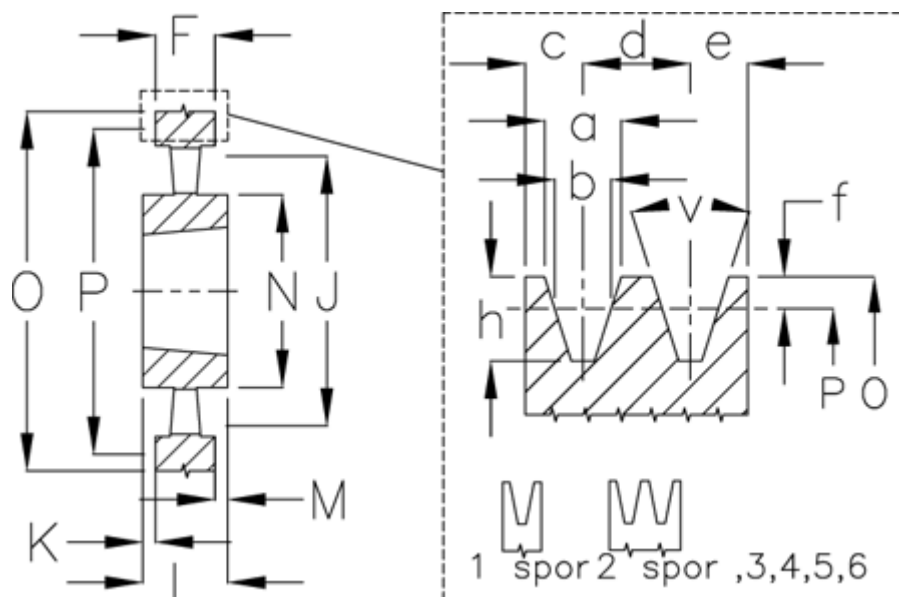

Article number: 604113040002

Description: V-belt pulley SPZ 400/2 TL2517

## Measures

a	= 9.7	For bush	= 2517	O	= 404.0
b	= 8.5	h	= 11.0	P	= 400
Bush $\zeta$ max	= 60	J	= 371	Type	= SPZ
c	= 8.0	K	= 8,5	v	= 38 grader
d	= 12.0	L	= 45		
e	= 8.0	m	= 8.5		
f	= 2.0	N	= 124		
F	= 28	Number of ribs	= 2		